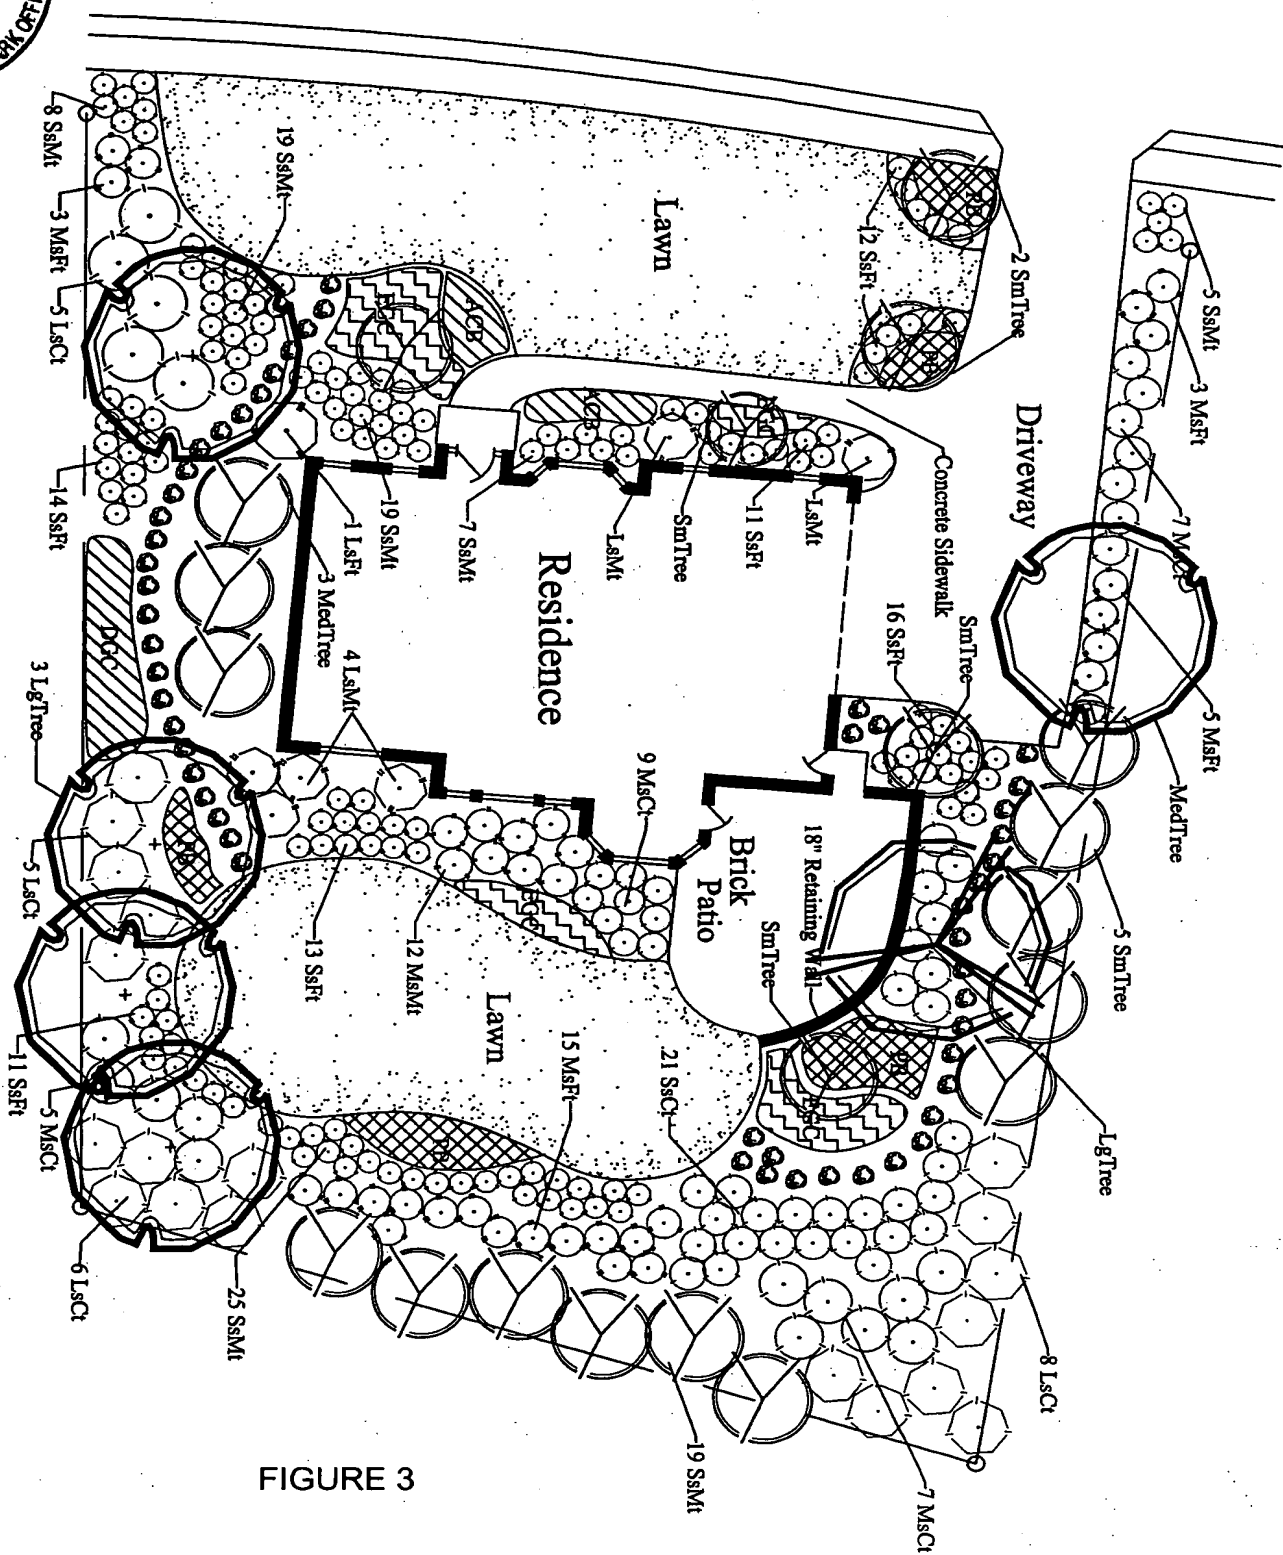

100

FIGURE 1

FIGURE 2

MAG. NORTH

LEGEND

WM - WATER METER	R/W - RIGHT OF WAY	R - RADIUS	PP - POWER POLE
WV - WATER VALVE	IPP - IRON PIN PLACED	-X-X- - FENCE	— LAND LOT LINE
PK - PK NAIL PLACED	IPF - IRON PIN FOUND	⊙ - CENTER LINE	— POWER LINE
GM - GAS METER	CM - CONCRETE MARKER	— B/L - BUILDING SETBACK LINE	
LP - LIGHT POLE	CH. - CHORD		
	L OR A - LENGTH OF CURVE		

FIGURE 3

BEST AVAILABLE COPY

REPLACEMENT SHEET

FIGURE 4

Symbol	Key	Quantity	Plant Type	Characteristics
	ACB	85	Annual Color Bed	Annual Flowers measured in square feet.
	EGC	250	Evergreen Groundcover	Spreading evergreen plant material up to 18" in height measured in square feet.
	DGC	100	Deciduous Groundcover	Spreading deciduous plant material up to 18" in height measured in square feet.
	PB	200	Perennial Bed	Perennial Flowering Plants measured in square feet.
	SsFt	77	Small Shrub Fine Texture	Shrub up to 36" in height and width. Leaf size less than 3/4"
	SsMt	76	Small Shrub Medium Texture	Shrub up to 36" in height and width. Leaf size of 3/4" - 2"
	SsCt	21	Small Shrub Coarse Texture	Shrub up to 36" in height and width. Leaf size greater than 2"
	MsFt	26	Medium Shrub Fine Texture	Shrub 36" - 60" in height and width. Leaf size less than 3/4"
	MsMt	12	Medium Shrub Medium Texture	Shrub 36" - 60" in height and width. Leaf size of 3/4" - 2"
	MsCt	7	Medium Shrub Coarse Texture	Shrub 36" - 60" in height and width. Leaf size greater than 2"
	LsFt	1	Large Shrub Fine Texture	Shrub greater than 60" in height and width. Leaf size less than 3/4"
	LsMt	6	Large Shrub Medium Texture	Shrub greater than 60" in height and width. Leaf size of 3/4" - 2"
	LsCt	24	Large Shrub Coarse Texture	Shrub greater than 60" in height and width Leaf size greater than 2"
	Small Tree	13	Small Tree	Tree less than 25' tall
	Med. Tree	4	Medium Tree	Tree 25' - 40' tall
	Large Tree	4	Large Tree	Tree greater than 40' tall